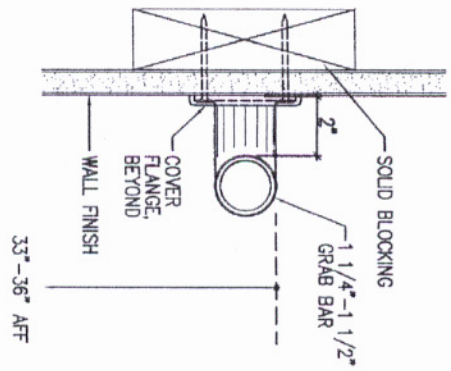

HC WATER CLOSET

HC WATER CLOSET

GRAB BAR DETAIL

LAVATORY AND MIRROR

LAVATORY AND MIRROR

WATER COOLERS

SOAP & TOWEL DISPENSER

TYPICAL ADULT HC FIXTURE DETAILS