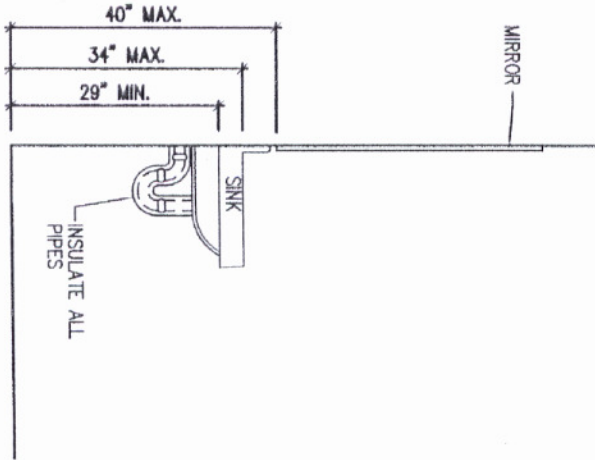

HC WATER CLOSET

HC WATER CLOSET

GRAB BAR DETAIL

LAVATORY AND MIRROR

LAVATORY AND MIRROR

WATER COOLERS

SOAP & TOWEL DISPENSER

TYPICAL ADULT HC FIXTURE DETAILS