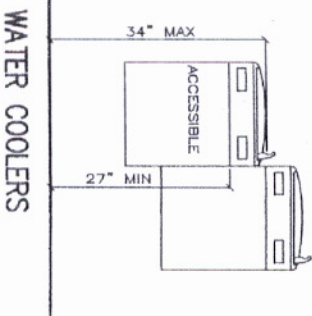

HC WATER CLOSET

HC WATER CLOSET

GRAB BAR DETAIL

LAVATORY AND MIRROR

LAVATORY AND MIRROR

WATER COOLERS

SOAP & TOWEL DISPENSER

TYPICAL ADULT HC FIXTURE DETAILS