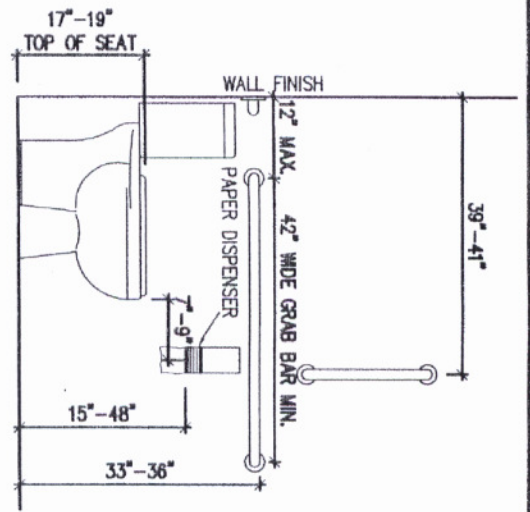

HC WATER CLOSET

HC WATER CLOSET

GRAB BAR DETAIL

LAVATORY AND MIRROR

LAVATORY AND MIRROR

WATER COOLERS

SOAP & TOWEL DISPENSER

TYPICAL ADULT HC FIXTURE DETAILS