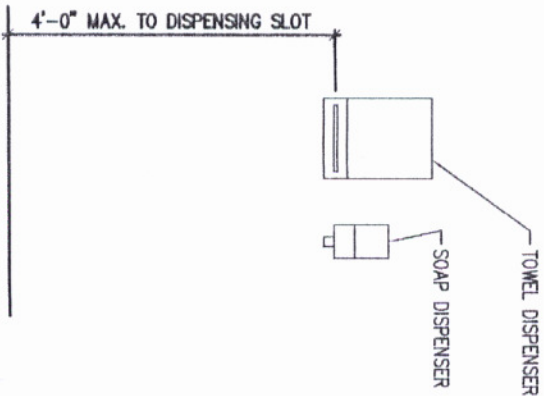

HC WATER CLOSET

HC WATER CLOSET

GRAB BAR DETAIL

LAVATORY AND MIRROR

LAVATORY AND MIRROR

WATER COOLERS

SOAP & TOWEL DISPENSER

TYPICAL ADULT HC FIXTURE DETAILS