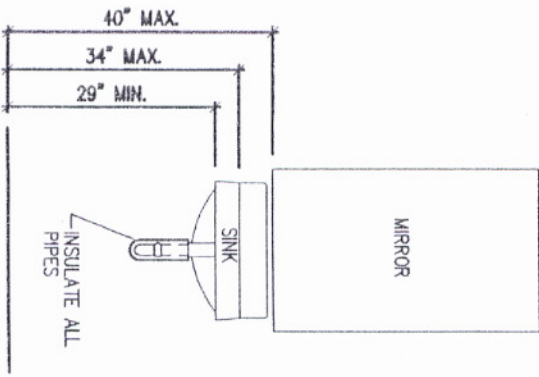

HC WATER CLOSET

HC WATER CLOSET

GRAB BAR DETAIL

LAVATORY AND MIRROR

LAVATORY AND MIRROR

WATER COOLERS

SOAP & TOWEL DISPENSER

TYPICAL ADULT HC FIXTURE DETAILS